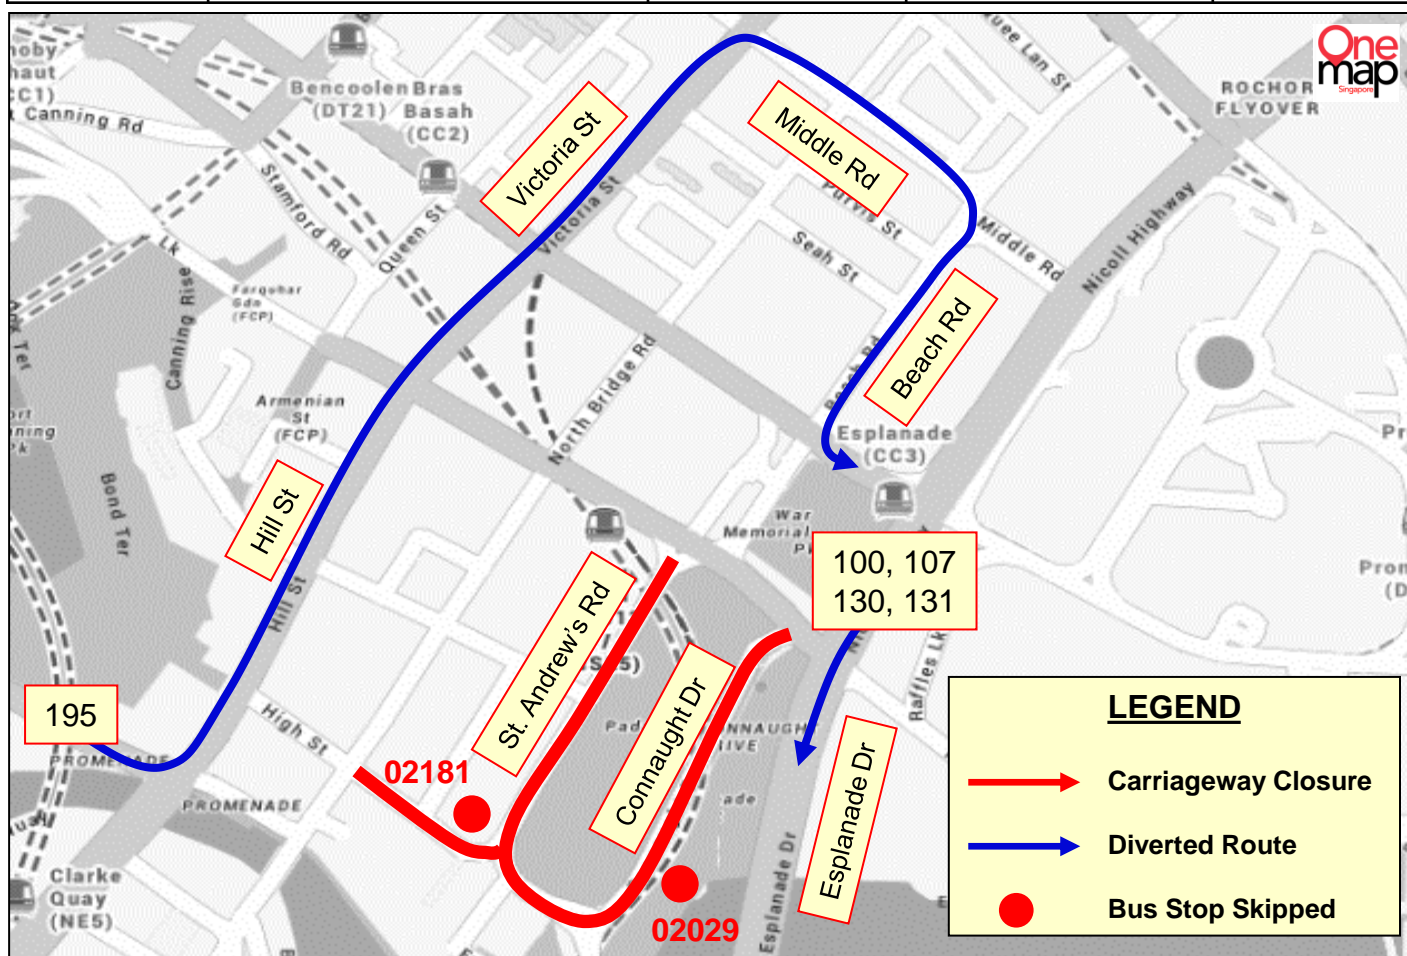

Temporary Route Diversion

巴士路线暂时改道 Lencongan Laluan Sementara தற்காலிக மாற்றுப்பாதை

From 4 July to 1 August 2020
Every Saturday, 7.00am to 1.00pm

National Day Parade 2020 Rehearsals

Road Name 路名 • Nama Jalan	Bus Stop Skipped 不停靠的车站 • Perhentian Bas Yang Dilangkau	Time 时间 • Waktu	Affected Bus Service No. 受影响的巴士服务路线 • No. Perkhidmatan Bas Yang Terjejas	Bus Stop Code 巴士站编号 • Kod Perhentian Bas
Connaught Drive	Opposite Singapore Cricket Club	7.00am to 1.00pm	100, 107, 130, 131	02029
Parliament Place	Supreme Court	7.00am to 12.30pm	195	02181

**Friday, 17 July 2020, 8.00pm to
Sunday, 19 July 2020, 2.00am**

**Friday, 31 July 2020, 8.00pm to
Sunday, 2 August 2020, 2.00am**

National Day Parade 2020 Mobile Column Rehearsal

Road Name 路名 • Nama Jalan • தெருப் பெயர்கள்	Bus Stop Skipped 不停靠的车站 • Perhentian Bas Yang Dilangkau • தவிர்க்கப்படும் பேருந்து நிறுத்தங்கள்	Time 时间 • Waktu • நேரம்	Affected Bus Service No. 受影响的巴士服务路线 • No. Perkhidmatan Bas Yang Terjejas • பாதிக்கப்படும் பேருந்து சேவை எண்	Bus Stop Code 巴士站编号 • Kod Perhentian Bas • பேருந்து நிறுத்தக் குறியீடு
Tuas South Avenue 3	After Tuas South Avenue 2	Sat, 8.00am to 6.00pm	182, 182M	26259
	Before Tuas South Avenue 4			26269
	After Tuas South Avenue 4			26279
	After Tuas South Street 2			26289
Tuas South Avenue 4	Opposite Wyeth Pharmaceuticals	Fri, 8.00pm to Sun, 2.00am	182, 182M	25591
	Wyeth Pharmaceuticals			25599
	Tuas Technology Park			26349
Tuas South Avenue 5	Opposite West Star	Sat, 8.00am to 6.00pm	247	25571
	West Star			25579
	After Tuas South Avenue 6	Fri, 8.00pm to Sun, 2.00am	182, 182M	26311
	Before Tuas South Street 2 RS Components			26321 26331
Tuas South Avenue 6	Novartis	Sat, 8.00am to 6.00pm	247	25651
Tuas South Avenue 7	Pfizer Global			25601
	Merck Sharp & Dohme			25609
	Opposite Westlink Two			25611
Tuas South Avenue 9	Opposite Roche Singapore Tech			25641